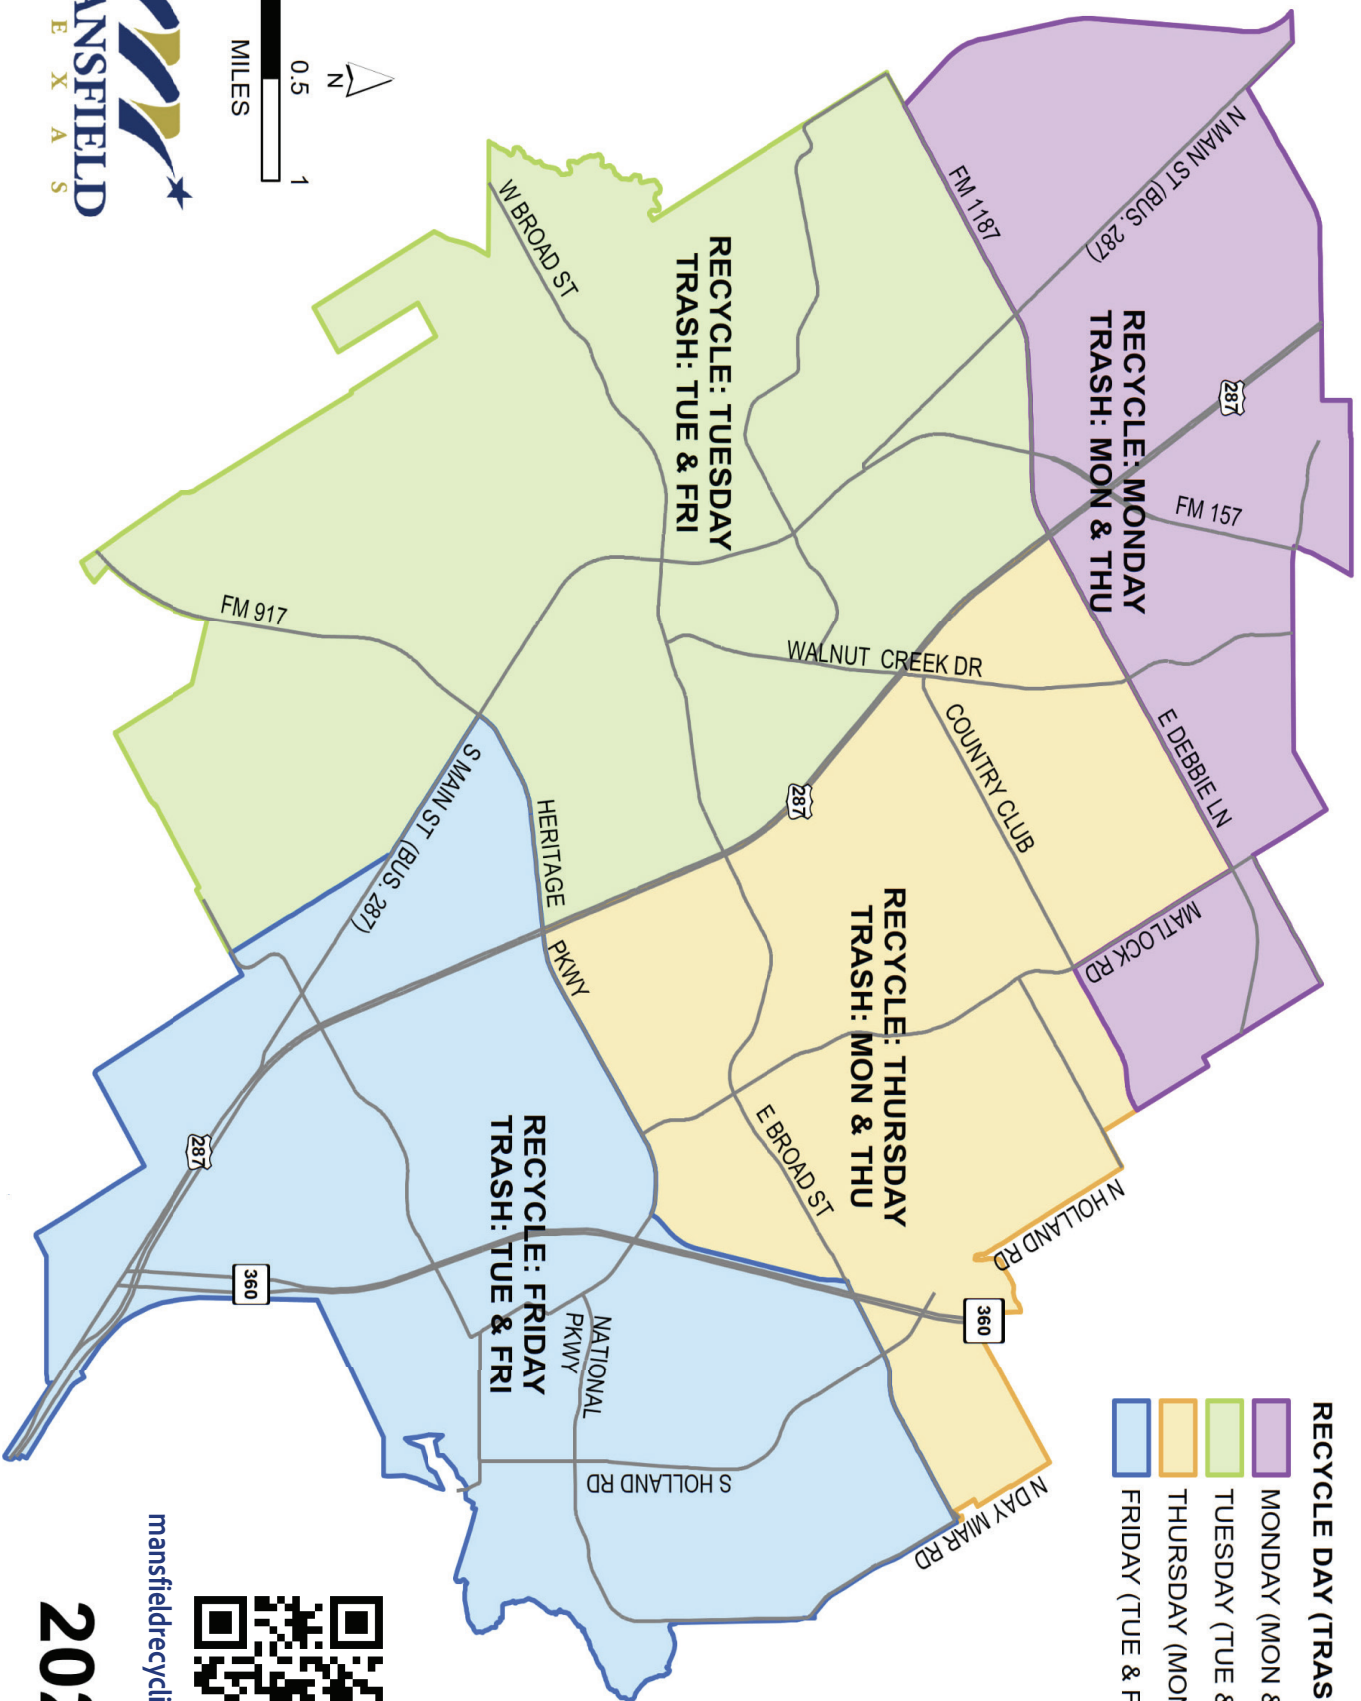

- RECYCLE DAY (TRASH DAYS)**
- MONDAY (MON & THU)
  - TUESDAY (TUE & FRI)
  - THURSDAY (MON & THU)
  - FRIDAY (TUE & FRI)

For more information regarding your trash and recycling service including an interactive pickup map, holiday pickup schedule, allowed trash and recycling items, and more, visit [MansfieldTexas.gov](http://MansfieldTexas.gov).

**2023**

[mansfieldrecycling.com](http://mansfieldrecycling.com)